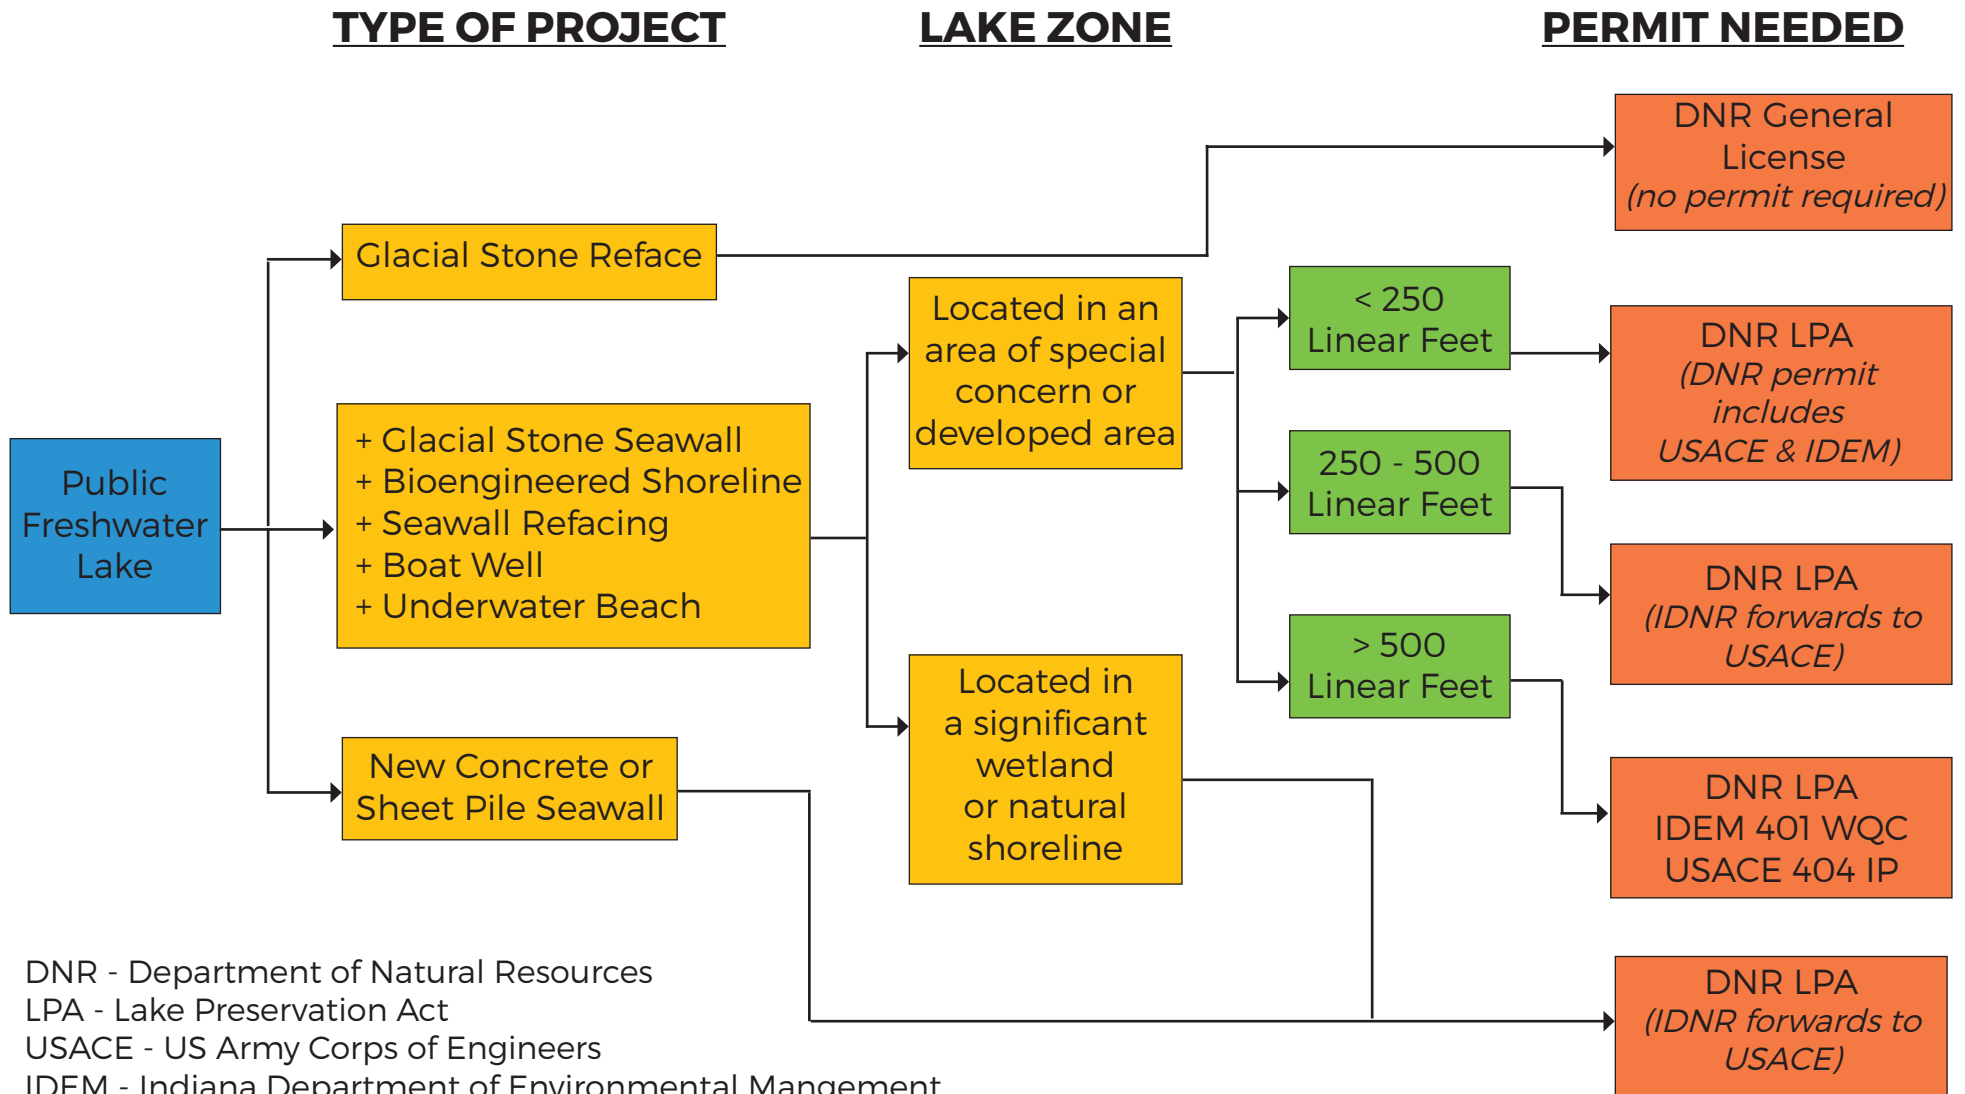

Permit Guidelines for Shoreline Restoration

Activities on Public Freshwater Lakes

DNR - Department of Natural Resources
 LPA - Lake Preservation Act
 USACE - US Army Corps of Engineers
 IDEM - Indiana Department of Environmental Mangement