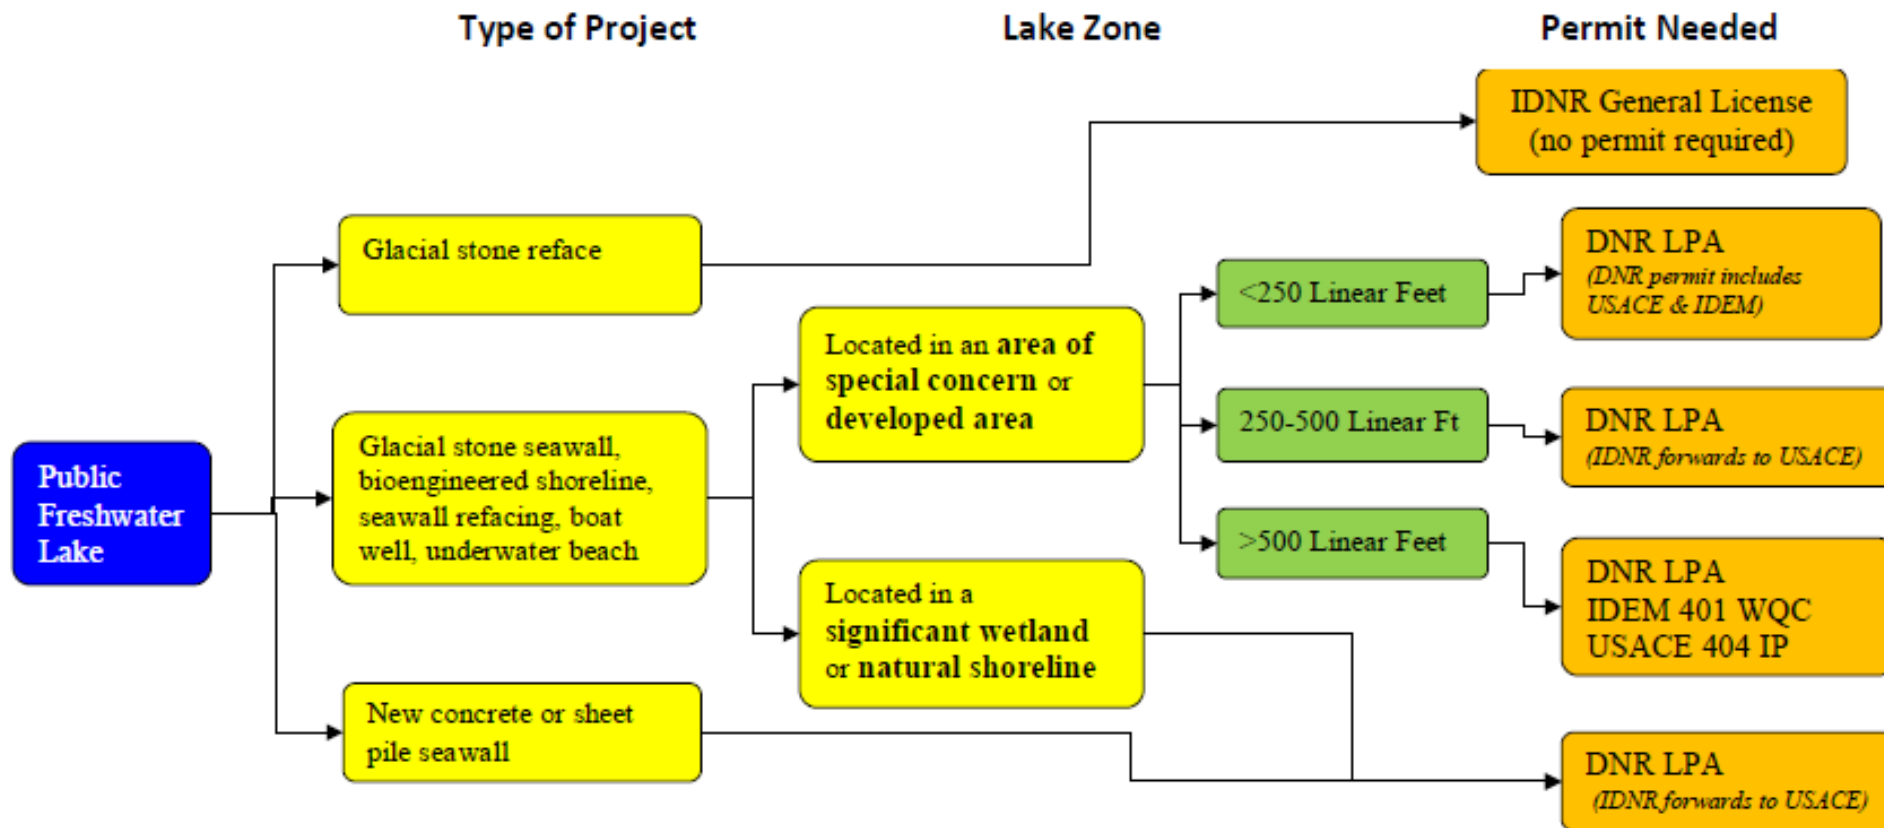

# Permit Guidelines for Shoreline Restoration Activities on Public Freshwater Lakes

IDEM – Indiana Department of Environmental Management  
 DNR – Indiana Department of Natural Resources

LPA – Lake Preservation Act  
 USACE – US Army Corps of Engineers