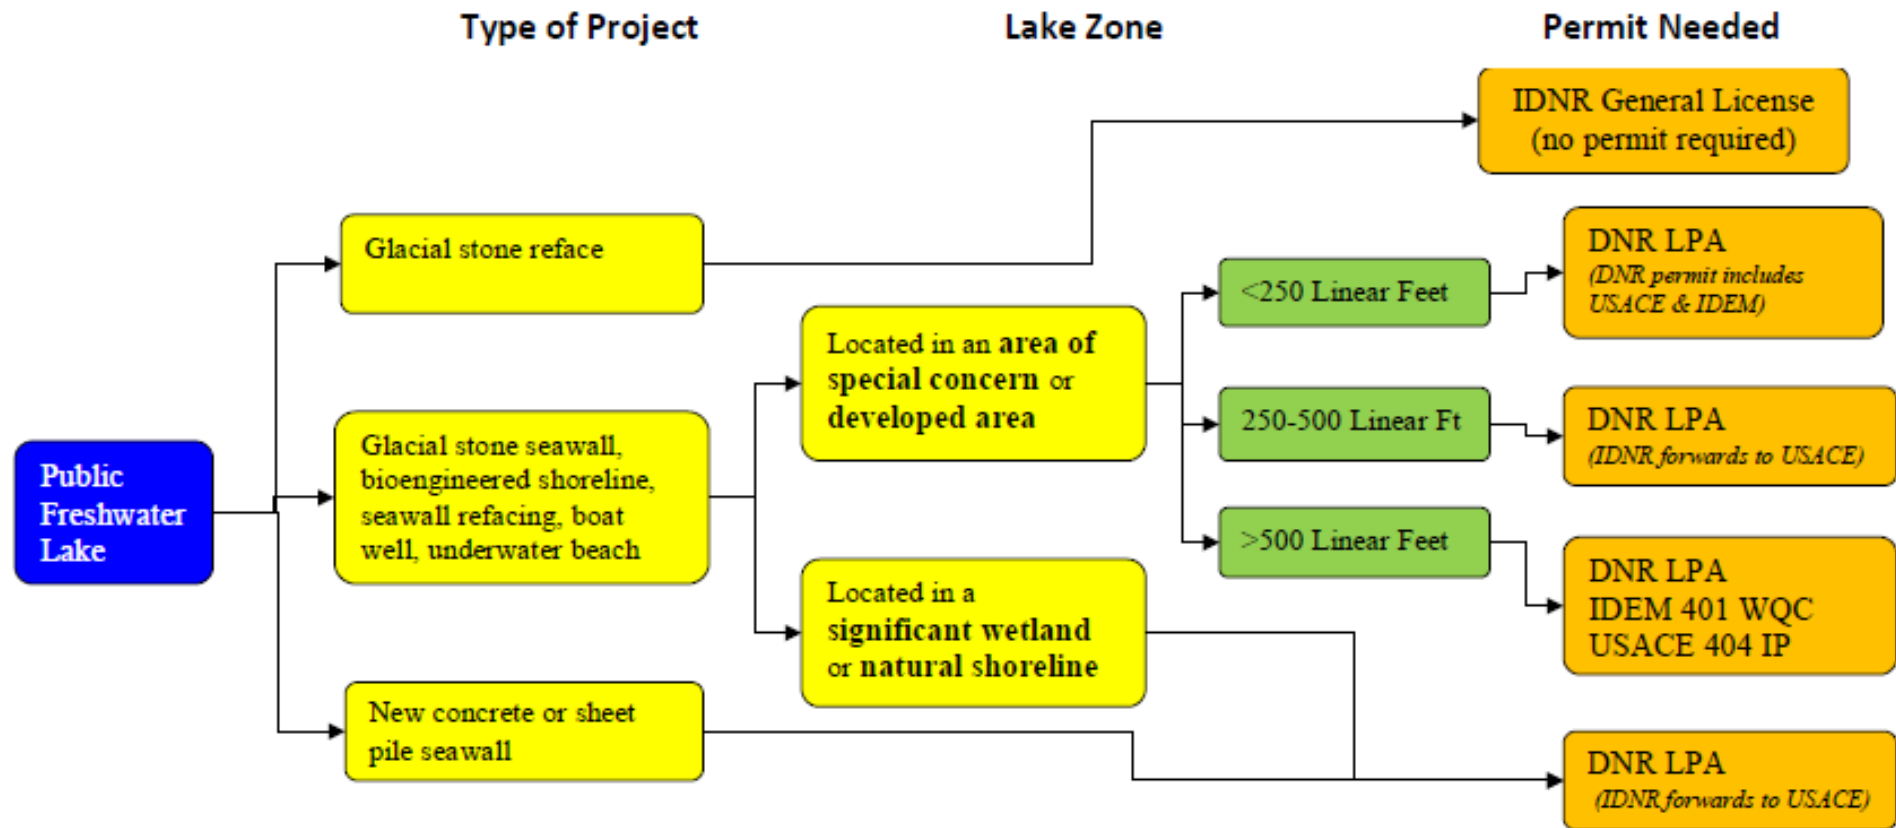

Permit Guidelines for Shoreline Restoration Activities on Public Freshwater Lakes

IDEM – Indiana Department of Environmental Management
 DNR – Indiana Department of Natural Resources

LPA – Lake Preservation Act
 USACE – US Army Corps of Engineers